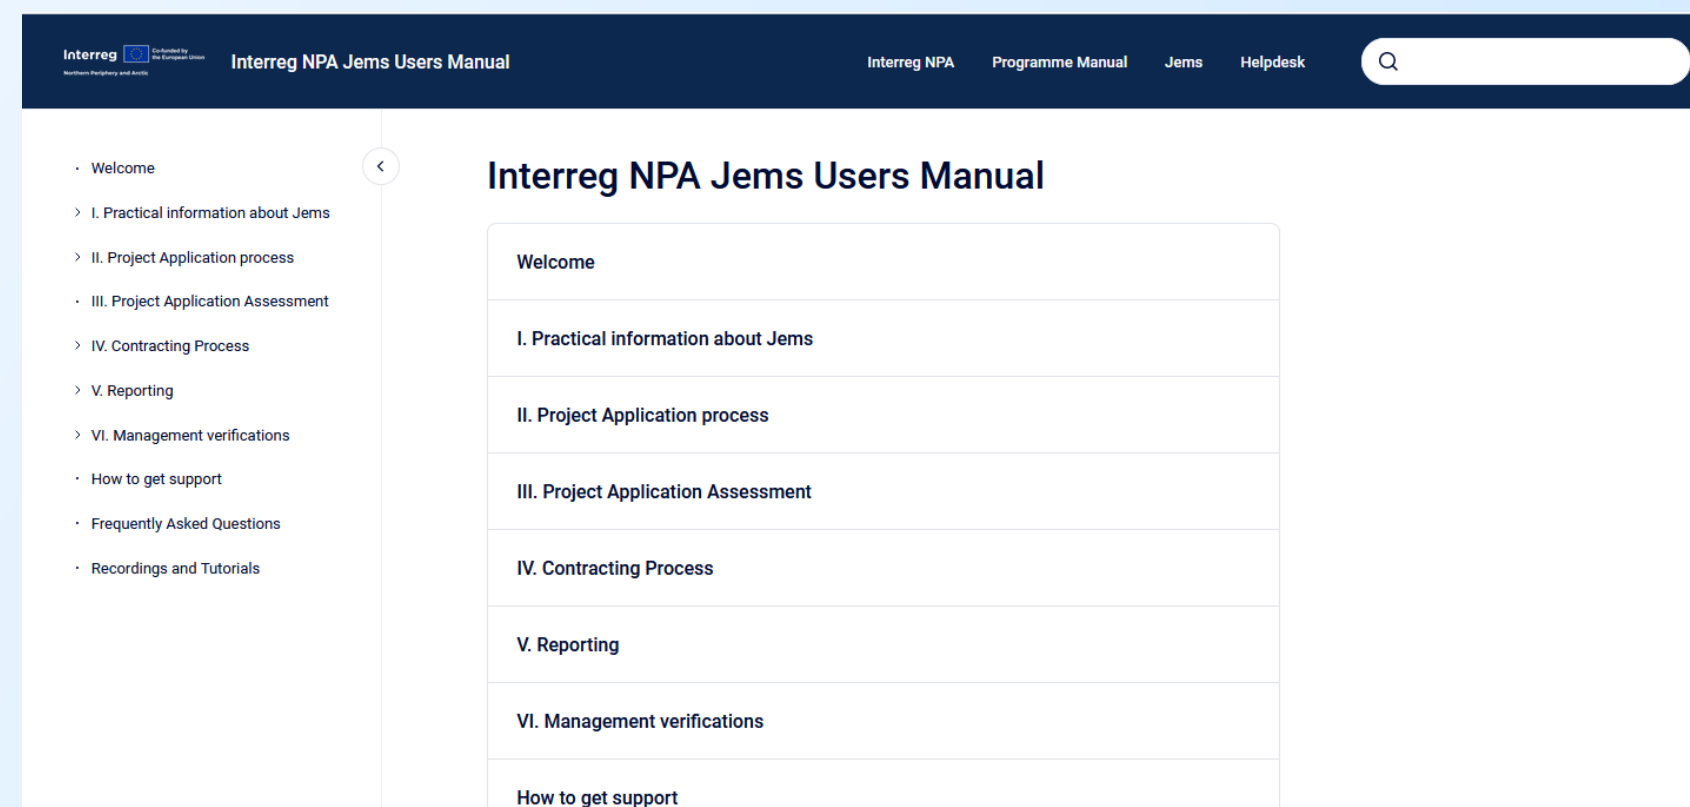

Interreg

Co-funded by
the European Union

Northern Periphery and Arctic

Where to find guidance

- **Programme Manual:**
All the need-to-know information for each phase of your project
- **Jems User Manual:**
Step-by-step guidance for completing an application
- **Download Centre:**
 - Offline report templates with guidance, logo files, etc.
 - Frequently Asked Questions
 - Recordings and Tutorials
- **Jems Helpdesk**
- **BaseCamp for Lead Partners**