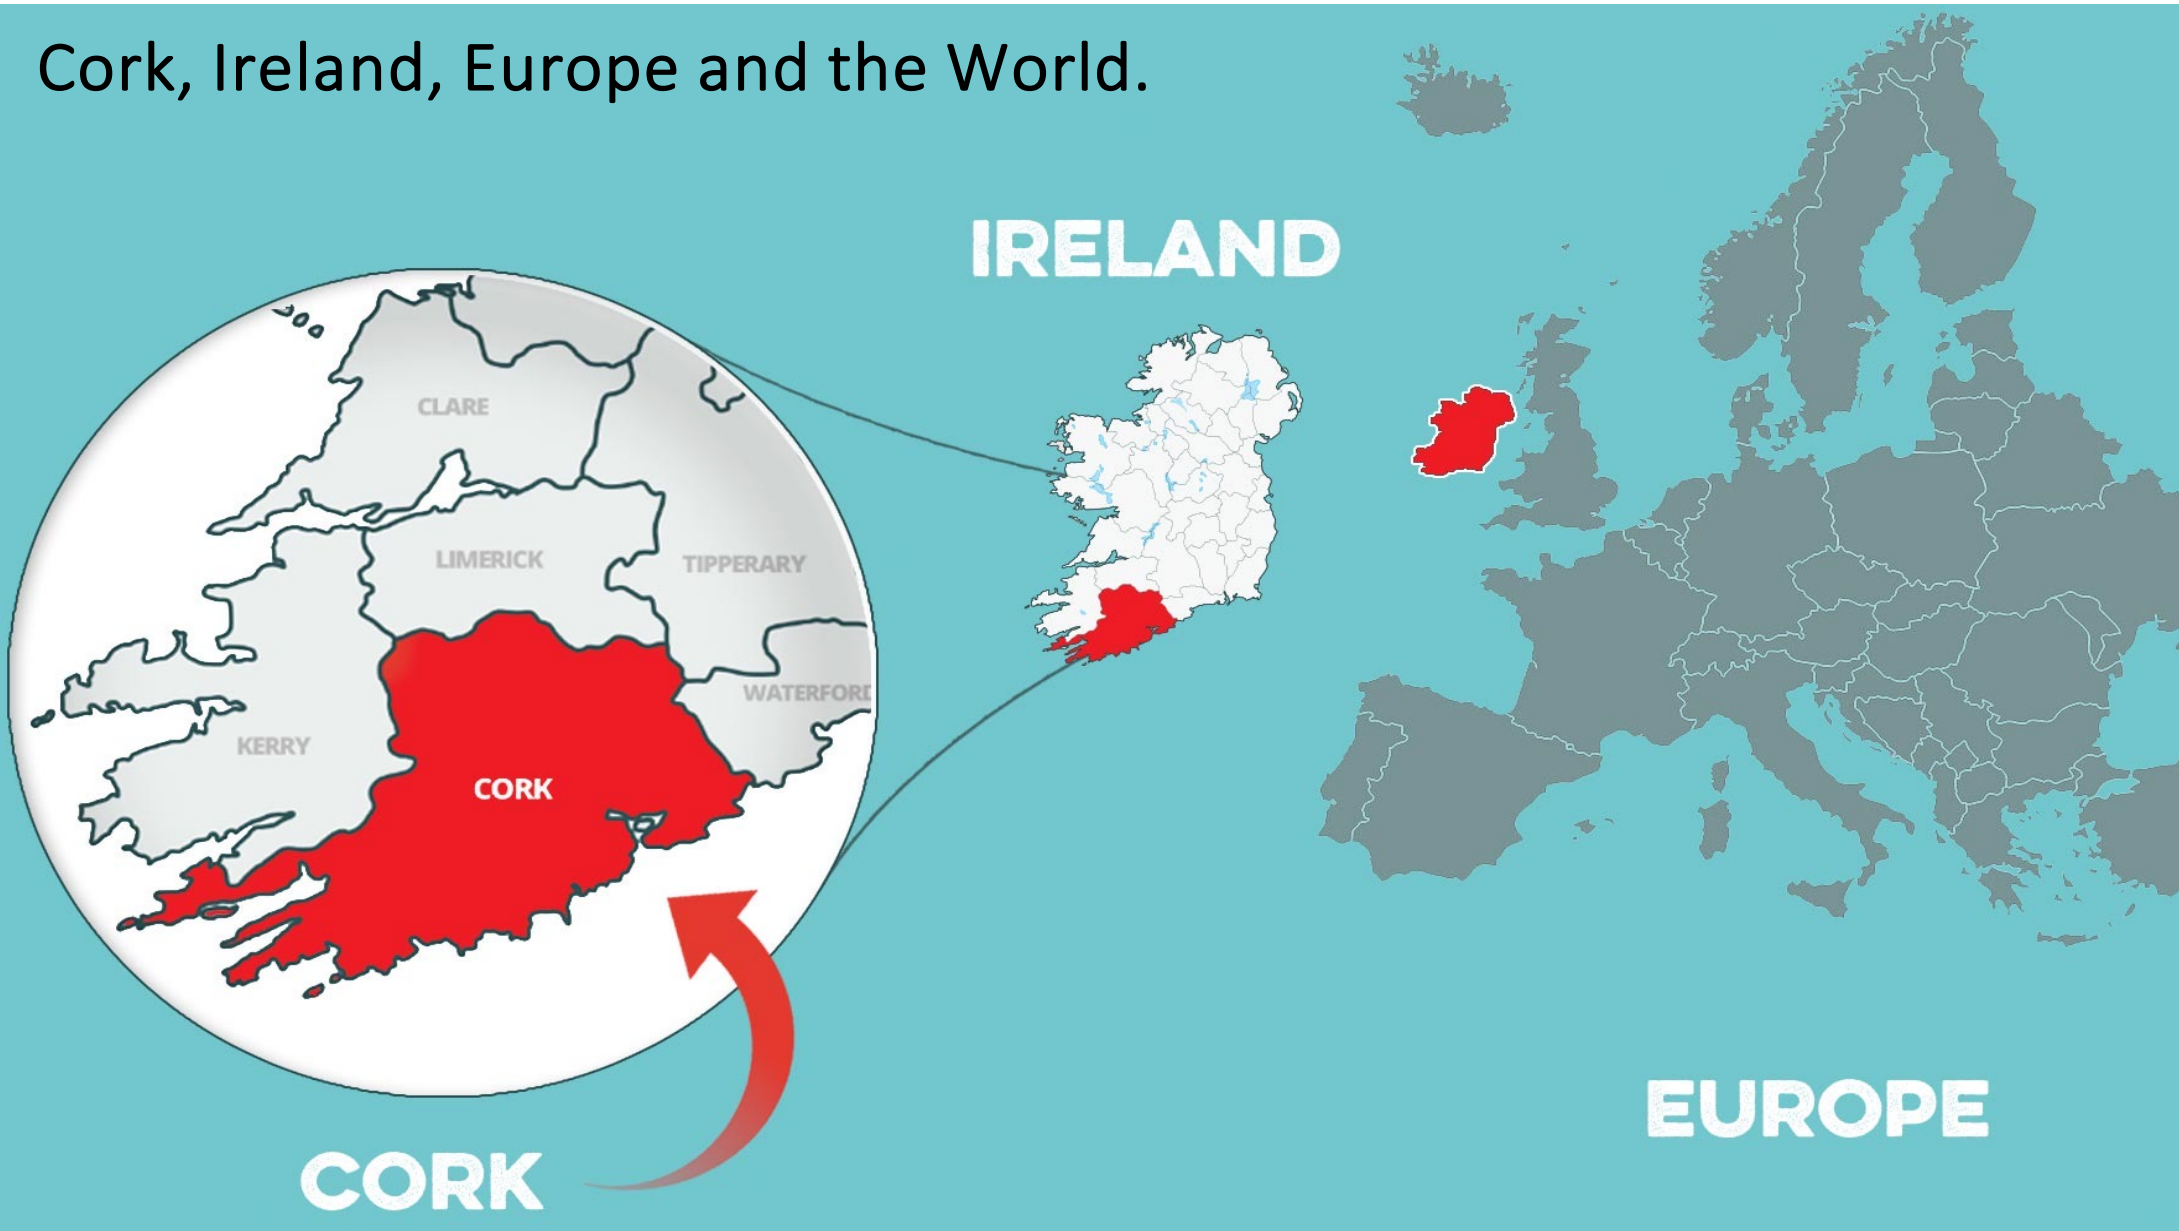

Cork Key Facts

- **Ireland's largest County** - Population - (2022 Census) 581,231– including Cork City population of 222,000 (2022 Census)
- **1,100kms of coastline** – 19% of national coastline.
- **11% geographical area of ROI**
- **Cork International Airport** –2.7 million estimated by year end. **Connectivity to Hub Airports** in London, Amsterdam, and Paris.
- **Modern Infrastructure Connectivity**
- **Cork is home to 8 Islands** – 7 of which are inhabited